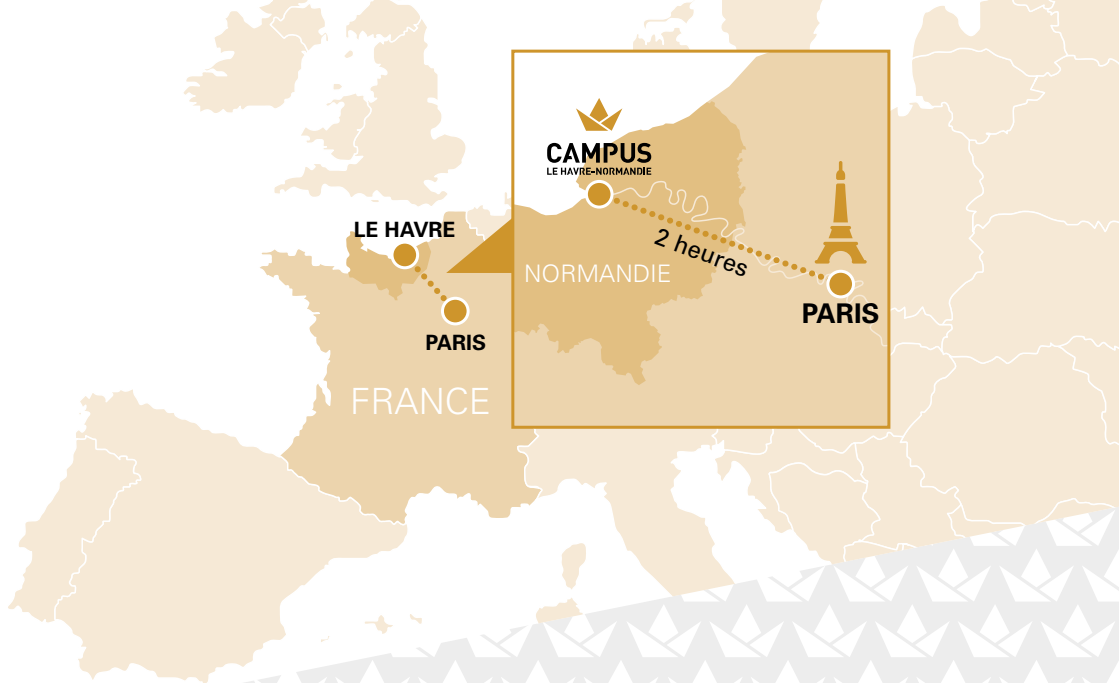

CAMPUS

LE HAVRE-NORMANDIE

www.campus-lehavre-normandie.fr